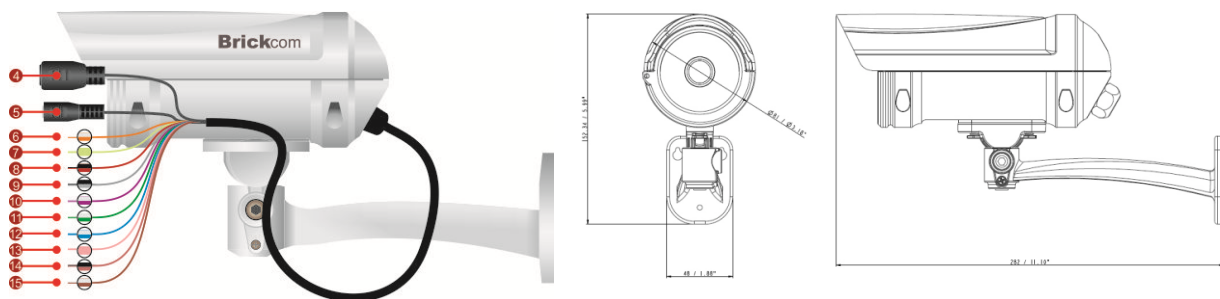

Brickcom

5 Megapixel Outdoor Bullet Network Camera

OB-500Af

Cost Effective / High Resolution

- Most Intelligent, Compact and Affordable 5M Outdoor Bullet Camera
- Cost Effective/ High Resolution/ Full Features Camera
- HDTV Quality (Full HD 1080p @ 30fps Streaming)
- **Intelligent Multi-Profile Sensor Management®** for Different Environments
- Removable IR-cut Filter /Auto Light Sensor for Day and Night
- Unique Design for Low Lux Application (1/2.5" Sensor)
- Built-in Micro SD/SDHC Memory Card Slot for Local Storage
- IP66 Outdoor Enclosure
- 1 DI/DO for External Alarm and Sensor Device
- Power over Ethernet

Photo Indication & Dimension Diagram

- | | |
|--|--------------------|
| ① IR LED(35pcs) | ⑧ Audio Out Ground |
| ② Lens | ⑨ RS485- |
| ③ Light Sensor | ⑩ RS485+ |
| ④ RJ45 Connector 1 (For Ethernet and PoE 802.3 af) | ⑪ Digital In |
| ⑤ Power Connector (DC12V) | ⑫ Digital Out |
| ⑥ Ground | ⑬ Audio In |
| ⑦ Audio Signal | ⑭ Audio In Ground |
| | ⑮ 5V |

Lens Spec		
OB-500Af	f=6mm	f=8mm
Lens Type	Board Lens	Board Lens
F Number	F=1.6	F=1.6
FOV(H/V/D)	55°/40°/70°	41°/30°/52°

Work Best With

Network Equipment Option

POE 16U
PoE Injector

PS-588I
8-port 10/100M PoE Fast Ethernet Switch