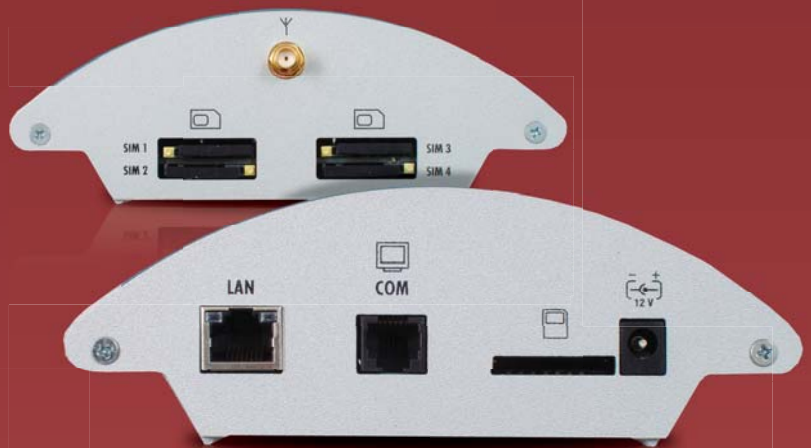

2N[®] VoiceBlue Lite

Smarter than you expected!

- **LCR - Least Cost Routing**
- **2N[®] Mobility Extension**
- Easy configuration
- SMS sending & receiving
- AutoCLIP Routing

2N[®] VoiceBlue Lite is an ideal complementary product to any SIP-based IP PBX. It allows the user to get from the IP to a GSM network and vice versa in the smartest and cheapest way. Target users are small, medium and large companies using IP telephony, traffic terminating companies or companies with international affiliates.

Case study

Internal Least Cost Router chooses best SIM card call out.

- According to free minutes
- According to time & date
- According to called number

Case study

2N® Mobility Extension is a feature which allows you to use the functions of a PBX extension from your cell phone.

- Dual ringing* (you can answer a call from your fixed line or cell phone)
- Call hold, call transfer, conference*, SMS at no answer with caller's identification*

*only if the PBX supports this function

Technical parameters

Voice signalling	SIP	Antenna	One external antenna, SMA connector integrated antenna splitter for 2 GSM channels
DTMF sending	RFC2833	Admin. method	AT commands, comfortable administrator SW, Win98 and later
No. of voice channels	2	Interface	LAN, COM port, USB
Codecs	G.711 PCM at 64 kbps, G.729/Annex A CS-ACELP at 8 kbps, G.723.1 (optional) MP-MLQ/ACELP at 6,3/5,3 kbps	Power supply type	External power adapter 90-230 V 50/60 Hz to 12 V DC 2 A
Echo Cancellation	G.168-2000; max. echo length 25 ms (15 ms for G.729A)	Power consumption	Max. 20 W
PCM Companding	A-law/u-law (selectable)	Operation temp.	0-40 °C
Protocols	TCP, UDP, IP, RTP, TELNET	Operation humidity	10-95 % (non condensing)
Type/Connector	LAN 10 Base-T, RJ45 RS232 - AT interface, D-SUB9 USB 1.1 B type	Dimensions	220x150x50 mm (LxBxH)
GSM Engines	Siemens TC35i, Siemens MC55i, Sierra Wireless MC8775V	Certification	CE EN 60 950:2000, EN 55 024 EN 55 022 Class B