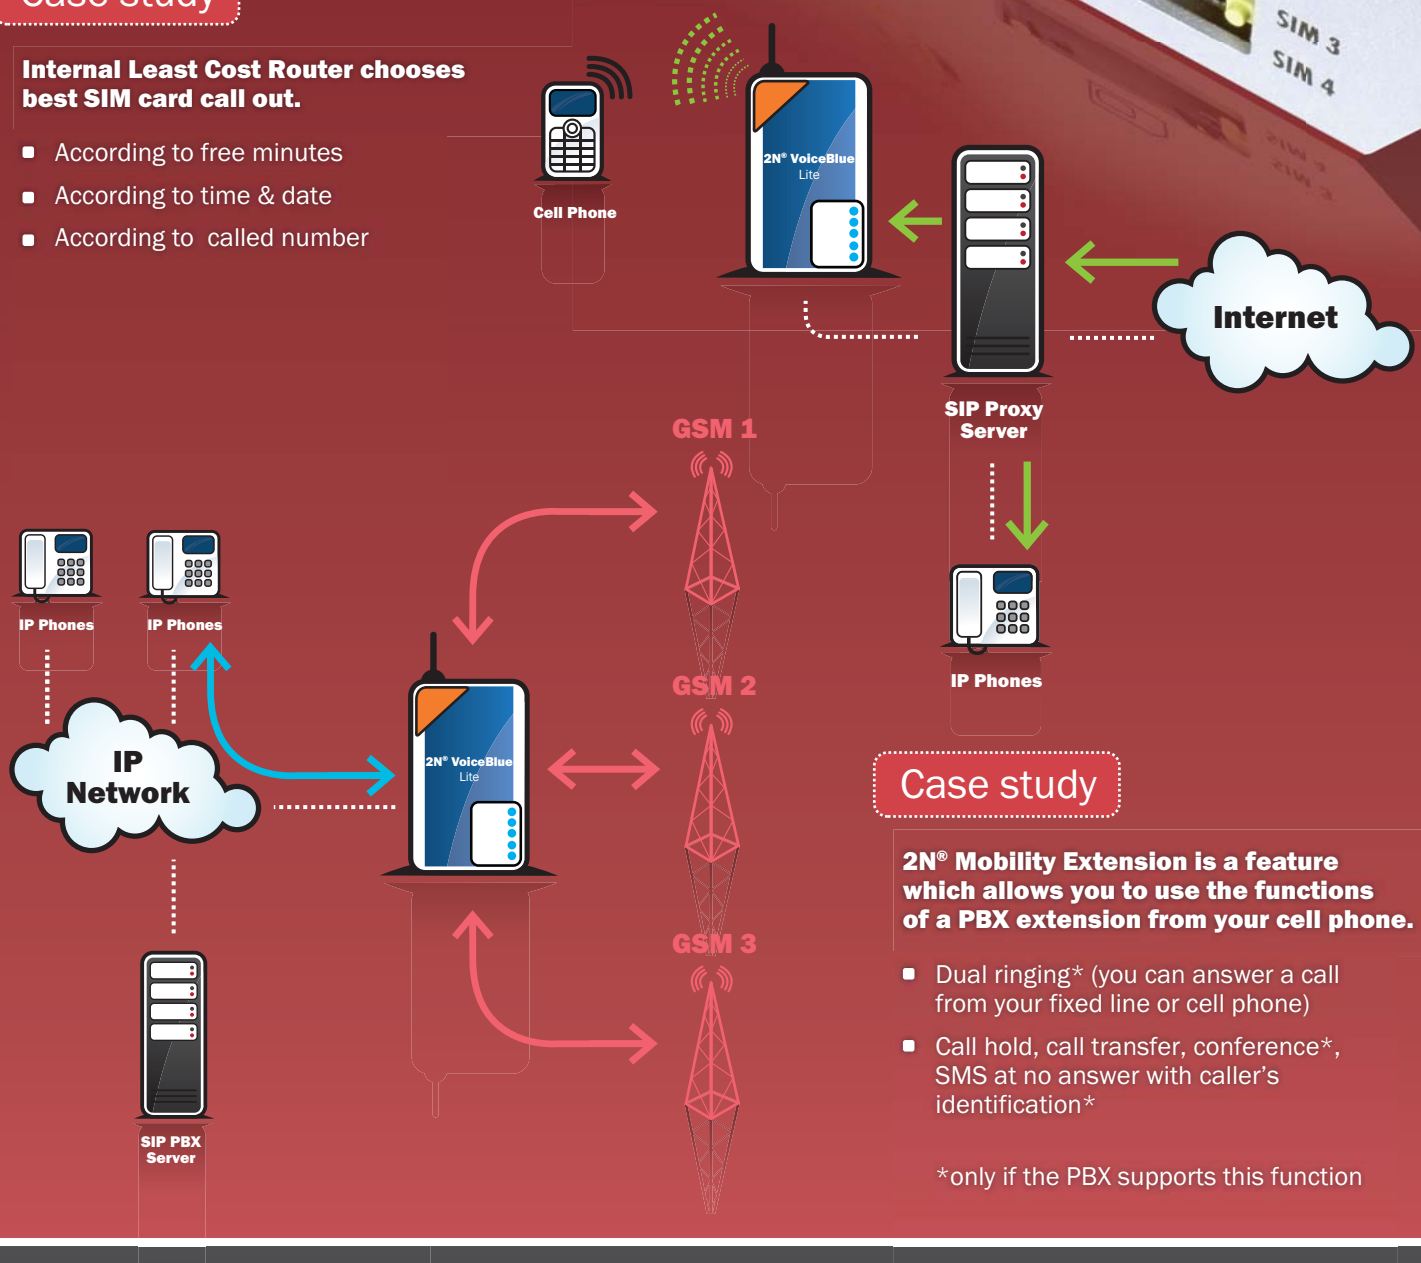

2N[®] VoiceBlue Lite

Smarter than you expected!

- **LCR - Least Cost Routing**
- **2N[®] Mobility Extension**
- Easy configuration
- SMS sending & receiving
- AutoCLIP Routing

2N[®] VoiceBlue Lite is an ideal complementary product to any SIP-based IP PBX. It allows the user to get from the IP to a GSM network and vice versa in the smartest and cheapest way. Target users are small, medium and large companies using IP telephony, traffic terminating companies or companies with international affiliates.

Case study

Internal Least Cost Router chooses best SIM card call out.

- According to free minutes
- According to time & date
- According to called number

Case study

2N® Mobility Extension is a feature which allows you to use the functions of a PBX extension from your cell phone.

- Dual ringing* (you can answer a call from your fixed line or cell phone)
- Call hold, call transfer, conference*, SMS at no answer with caller's identification*

*only if the PBX supports this function

Technical parameters

Voice signalling	SIP	Antenna	One external antenna, SMA connector integrated antenna splitter for 2 GSM channels
DTMF sending	RFC2833	Admin. method	AT commands, comfortable administrator SW, Win98 and later
No. of voice channels	2	Interface	LAN, COM port, USB
Codecs	G.711 PCM at 64 kbps, G.729/Annex A CS-ACELP at 8 kbps, G.723.1 (optional) MP-MLQ/ACELP at 6,3/5,3 kbps	Power supply type	External power adapter 90-230 V 50/60 Hz to 12 V DC 2 A
Echo Cancellation	G.168-2000; max. echo length 25 ms (15 ms for G.729A)	Power consumption	Max. 20 W
PCM Companding	A-law/u-law (selectable)	Operation temp.	0-40 °C
Protocols	TCP, UDP, IP, RTP, TELNET	Operation humidity	10-95 % (non condensing)
Type/Connector	LAN 10 Base-T, RJ45 RS232 - AT interface, D-SUB9 USB 1.1 B type	Dimensions	220x150x50 mm (LxBxH)
GSM Engines	Siemens TC35i, Siemens MC55i, Sierra Wireless MC8775V	Certification	CE EN 60 950:2000, EN 55 024 EN 55 022 Class B